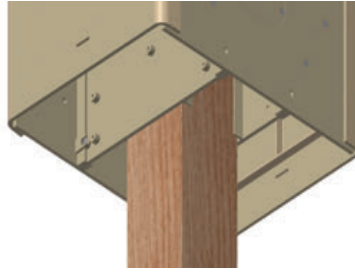

Marina Power and Lighting Powerslide RV Pedestal

The next-generation
RV pedestal is here!

Powerslide RV Pedestal

Specifically designed for the RV market - Eaton introduces its best solution for pull through spots. All utilities in a single enclosure provide safe and secure access to electricity, water, communications, and lighting. Eaton's classic Sandelwood paint offers a UV protective coating with texture for long-lasting finish, rain or shine.

- Installation via patented slide and screw mounting technique
- Fully polycarbonate non-metallic components
- Integrated Light-sensing LED lighting
- Pad mount or direct burial options available
- Integrated water and communications ports
- UL 231 listed

Call us today 888-391-3802

Email sales@bbele.com or Visit www.bbele.com

Powerslide RV Pedestal

Major Components and Features

Corrosion Resistant Housing

- Housing made entirely from durable polycarbonate material guaranteed to not rust or fade from the sun
- Separate access for receptacles and circuit protection devices
- Fully internal mounting offers a clean and modern look