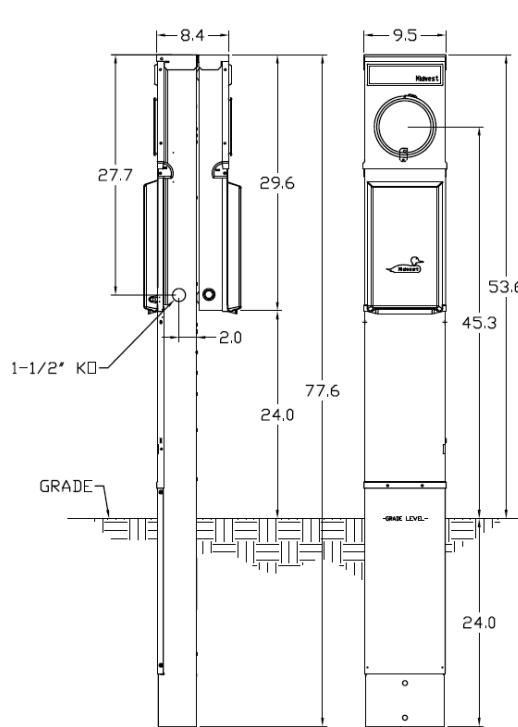

Top View

Front View Interior

Front View Inside Cover

Front View External # 1

Front View External # 2

Side View

Configuration

Wire Range Size

CONNECTOR	COPPER		ALUMINUM	
	SOLID	STRAND	SOLID	STRAND
LINE	14-8	14-2	12-8	12-2
LOAD	14-10	14-10	---	---
NEUTRAL	END HOLE 14-8	14-2	12-8	12-2
NEUTRAL	SIDE HOLE 14-8	14-4	12-8	12-4
POST LINE CONNECTORS SUITABLE FOR LOOP FEED	#6-350 KCMIL		#6-350 KCMIL	
EQUIP. GRND. POST	14-2/0	14-2/0	14-2/0	14-2/0

Receptacles

R32U
5-20R2GFCI

Circuit Protection

THQL1130
THQL1120
SPACE THQL1120

MIDWEST RV EQUIP METALLIC 100A EARTH BURIAL PED
 BACK-TO-BACK RING MTR 30/20A REPT 120V 1PH3W UL
 LISTED G90 N3R

NOTES: EARTH BURIAL POST