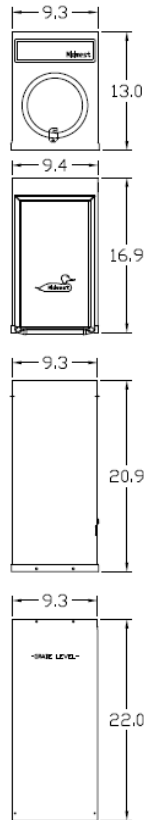

Top View

Front View Interior

Front View Inside Cover

Front View External # 1

Front View External # 2

Side View

Configuration

Wire Range Size

CONNECTOR	COPPER		ALUMINUM	
	SOLID	STRAND	SOLID	STRAND
LINE	14-8	14-2	12-8	12-2
LOAD	14-10	14-10	---	---
NEUTRAL	END HOLE 14-8	14-2	12-8	12-2
NEUTRAL	SIDE HOLE 14-8	14-4	12-8	12-4
POST LINE CONNECTORS SUITABLE FOR LOOP FEED	#6-350 KCMIL		#6-350 KCMIL	
EQUIP. GRND. POST	14-2/0	14-2/0	14-2/0	14-2/0