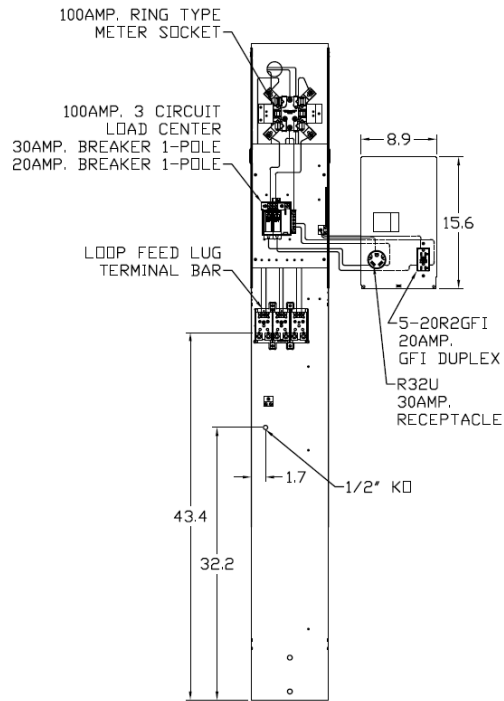

Top View

Front View Interior

Front View Inside Cover

Front View External # 1

Front View External # 2

Side View

Configuration

Wire Range Size

CONNECTOR	COPPER		ALUMINUM	
	SOLID	STRAND	SOLID	STRAND
LINE	14-8	14-2	12-8	12-2
LOAD	14-10	14-10	---	---
NEUTRAL	END HOLE 14-8	14-2	12-8	12-2
NEUTRAL	SIDE HOLE 14-8	14-4	12-8	12-4
POST LINE CONNECTORS SUITABLE FOR LOOP FEED	#6-350 KCMIL		#6-350 KCMIL	
EQUIP. GRND. POST	14-2/0	14-2/0	14-2/0	14-2/0

Receptacles

R32U
5-20R2GFCI

Circuit Protection

THQL1130
THQL1120
SPACE THQL1120

MIDWEST RV EQUIP METALLIC 100A EARTH BURIAL PED
 BACK-TO-BACK RING MTR 30/20A REPT 120V 1PH3W UL
 LISTED G90 N3R

NOTES: EARTH BURIAL POST