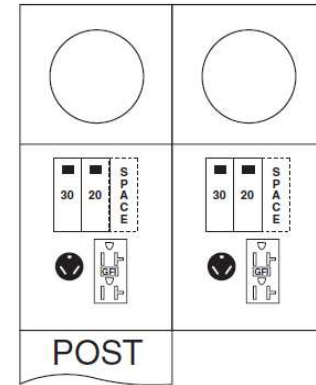

Top View

Front View Interior

Front View Inside Cover

Front View External # 1

Front View External # 2

Side View

Configuration

Wire Range Size

CONNECTOR	COPPER		ALUMINUM	
	SOLID	STRAND	SOLID	STRAND
LINE	14-8	14-2	12-8	12-2
LOAD	14-10	14-10	---	---
NEUTRAL	END HOLE 14-8	14-2	12-8	12-2
NEUTRAL	SIDE HOLE 14-8	14-4	12-8	12-4
POST LINE CONNECTORS SUITABLE FOR LOOP FEED	#6-350 KCMIL		#6-350 KCMIL	
EQUIP. GRND. POST	14-2/0	14-2/0	14-2/0	14-2/0