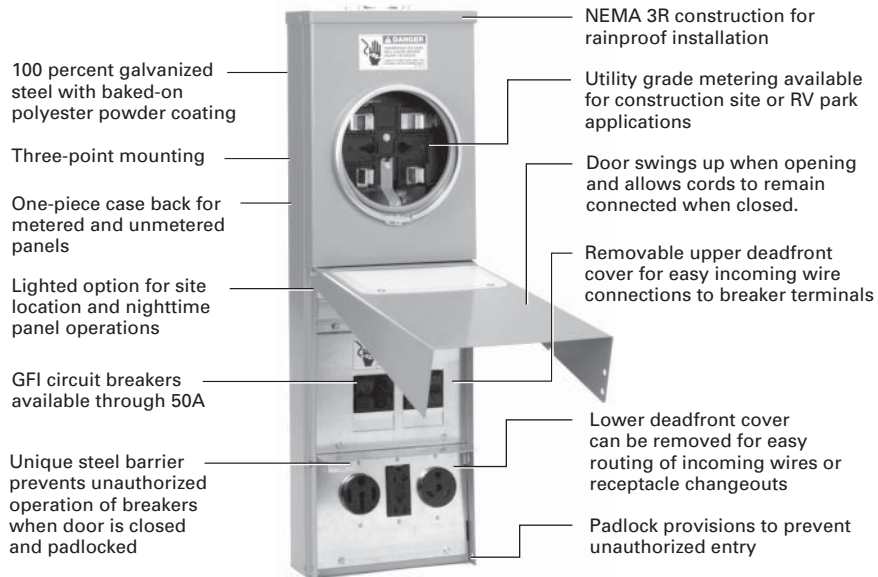

**Two Styles to Meet Your Power Outlet Needs**

- **Surface mount:** User mounts unit to a post
- **Pedestal mount:** User mounts with an underground pedestal extension or pad-mounting bracket. (Underground pedestal extension and pad-mounting bracket are sold separately. See accessories **Page 291** for part numbers and options)

*Compact Design Available in Certain Configurations for Added Convenience*

**Standards and Certifications**

- UL Standard 231
- UL File Number E163588

Receptacles conform to NEMA and/or ANSI configurations as specified by the NEC.

**Standard Compliance**

All power outlet panels for temporary construction site power and RV (recreational vehicle) application shall be UL listed for the U.S. per UL Standard 231, File E163588. Receptacles shall conform to NEMA and/or ANSI configurations as specified by the National Electrical Code (NEC).

**Surface Units**

- Metered units available with meter on top or on bottom
- Units are factory wired and assembled

**Pedestal Units**

- Units are factory wired and assembled