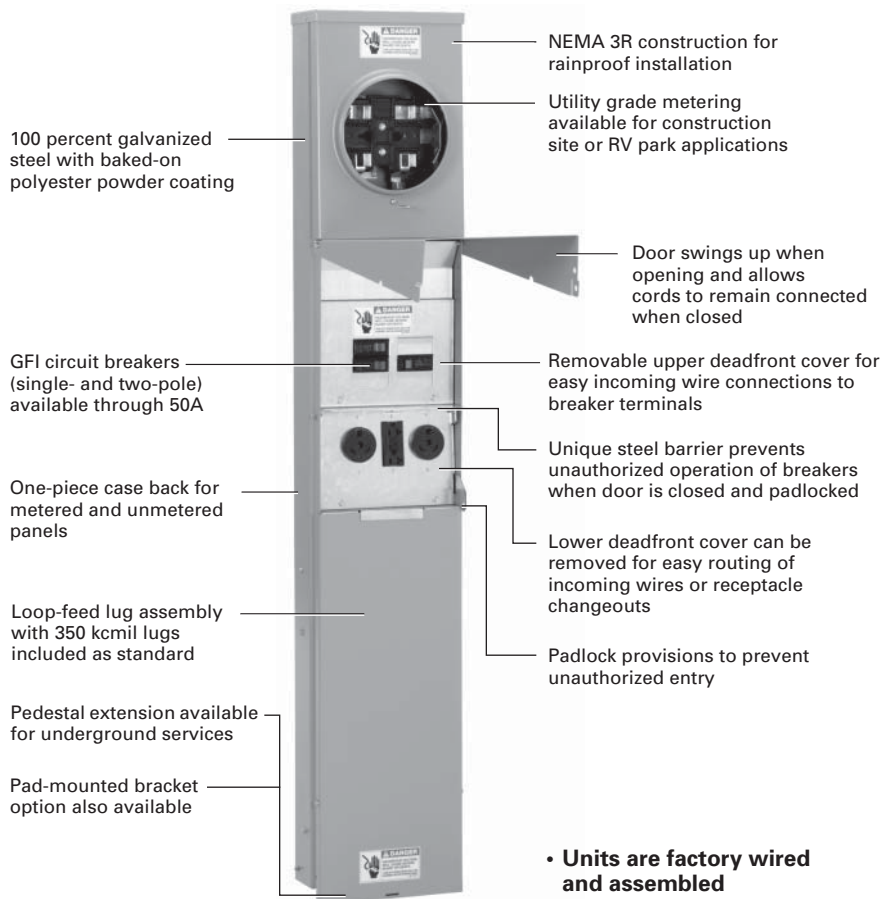

**Two Styles to Meet Your Power Outlet Needs**

- **Surface mount:** User mounts unit to a post
- **Pedestal mount:** User mounts with an underground pedestal extension or pad-mounting bracket. (Underground pedestal extension and pad-mounting bracket are sold separately. See accessories **Page 291** for part numbers and options)

**Standard Compliance**

All power outlet panels for temporary construction site power and RV (recreational vehicle) application shall be UL listed for the U.S. per UL Standard 231, File E163588. Receptacles shall conform to NEMA and/or ANSI configurations as specified by the National Electrical Code (NEC).

**Surface Units**

- Metered units available with meter on top or on bottom
- Units are factory wired and assembled

**Pedestal Units**

- Units are factory wired and assembled