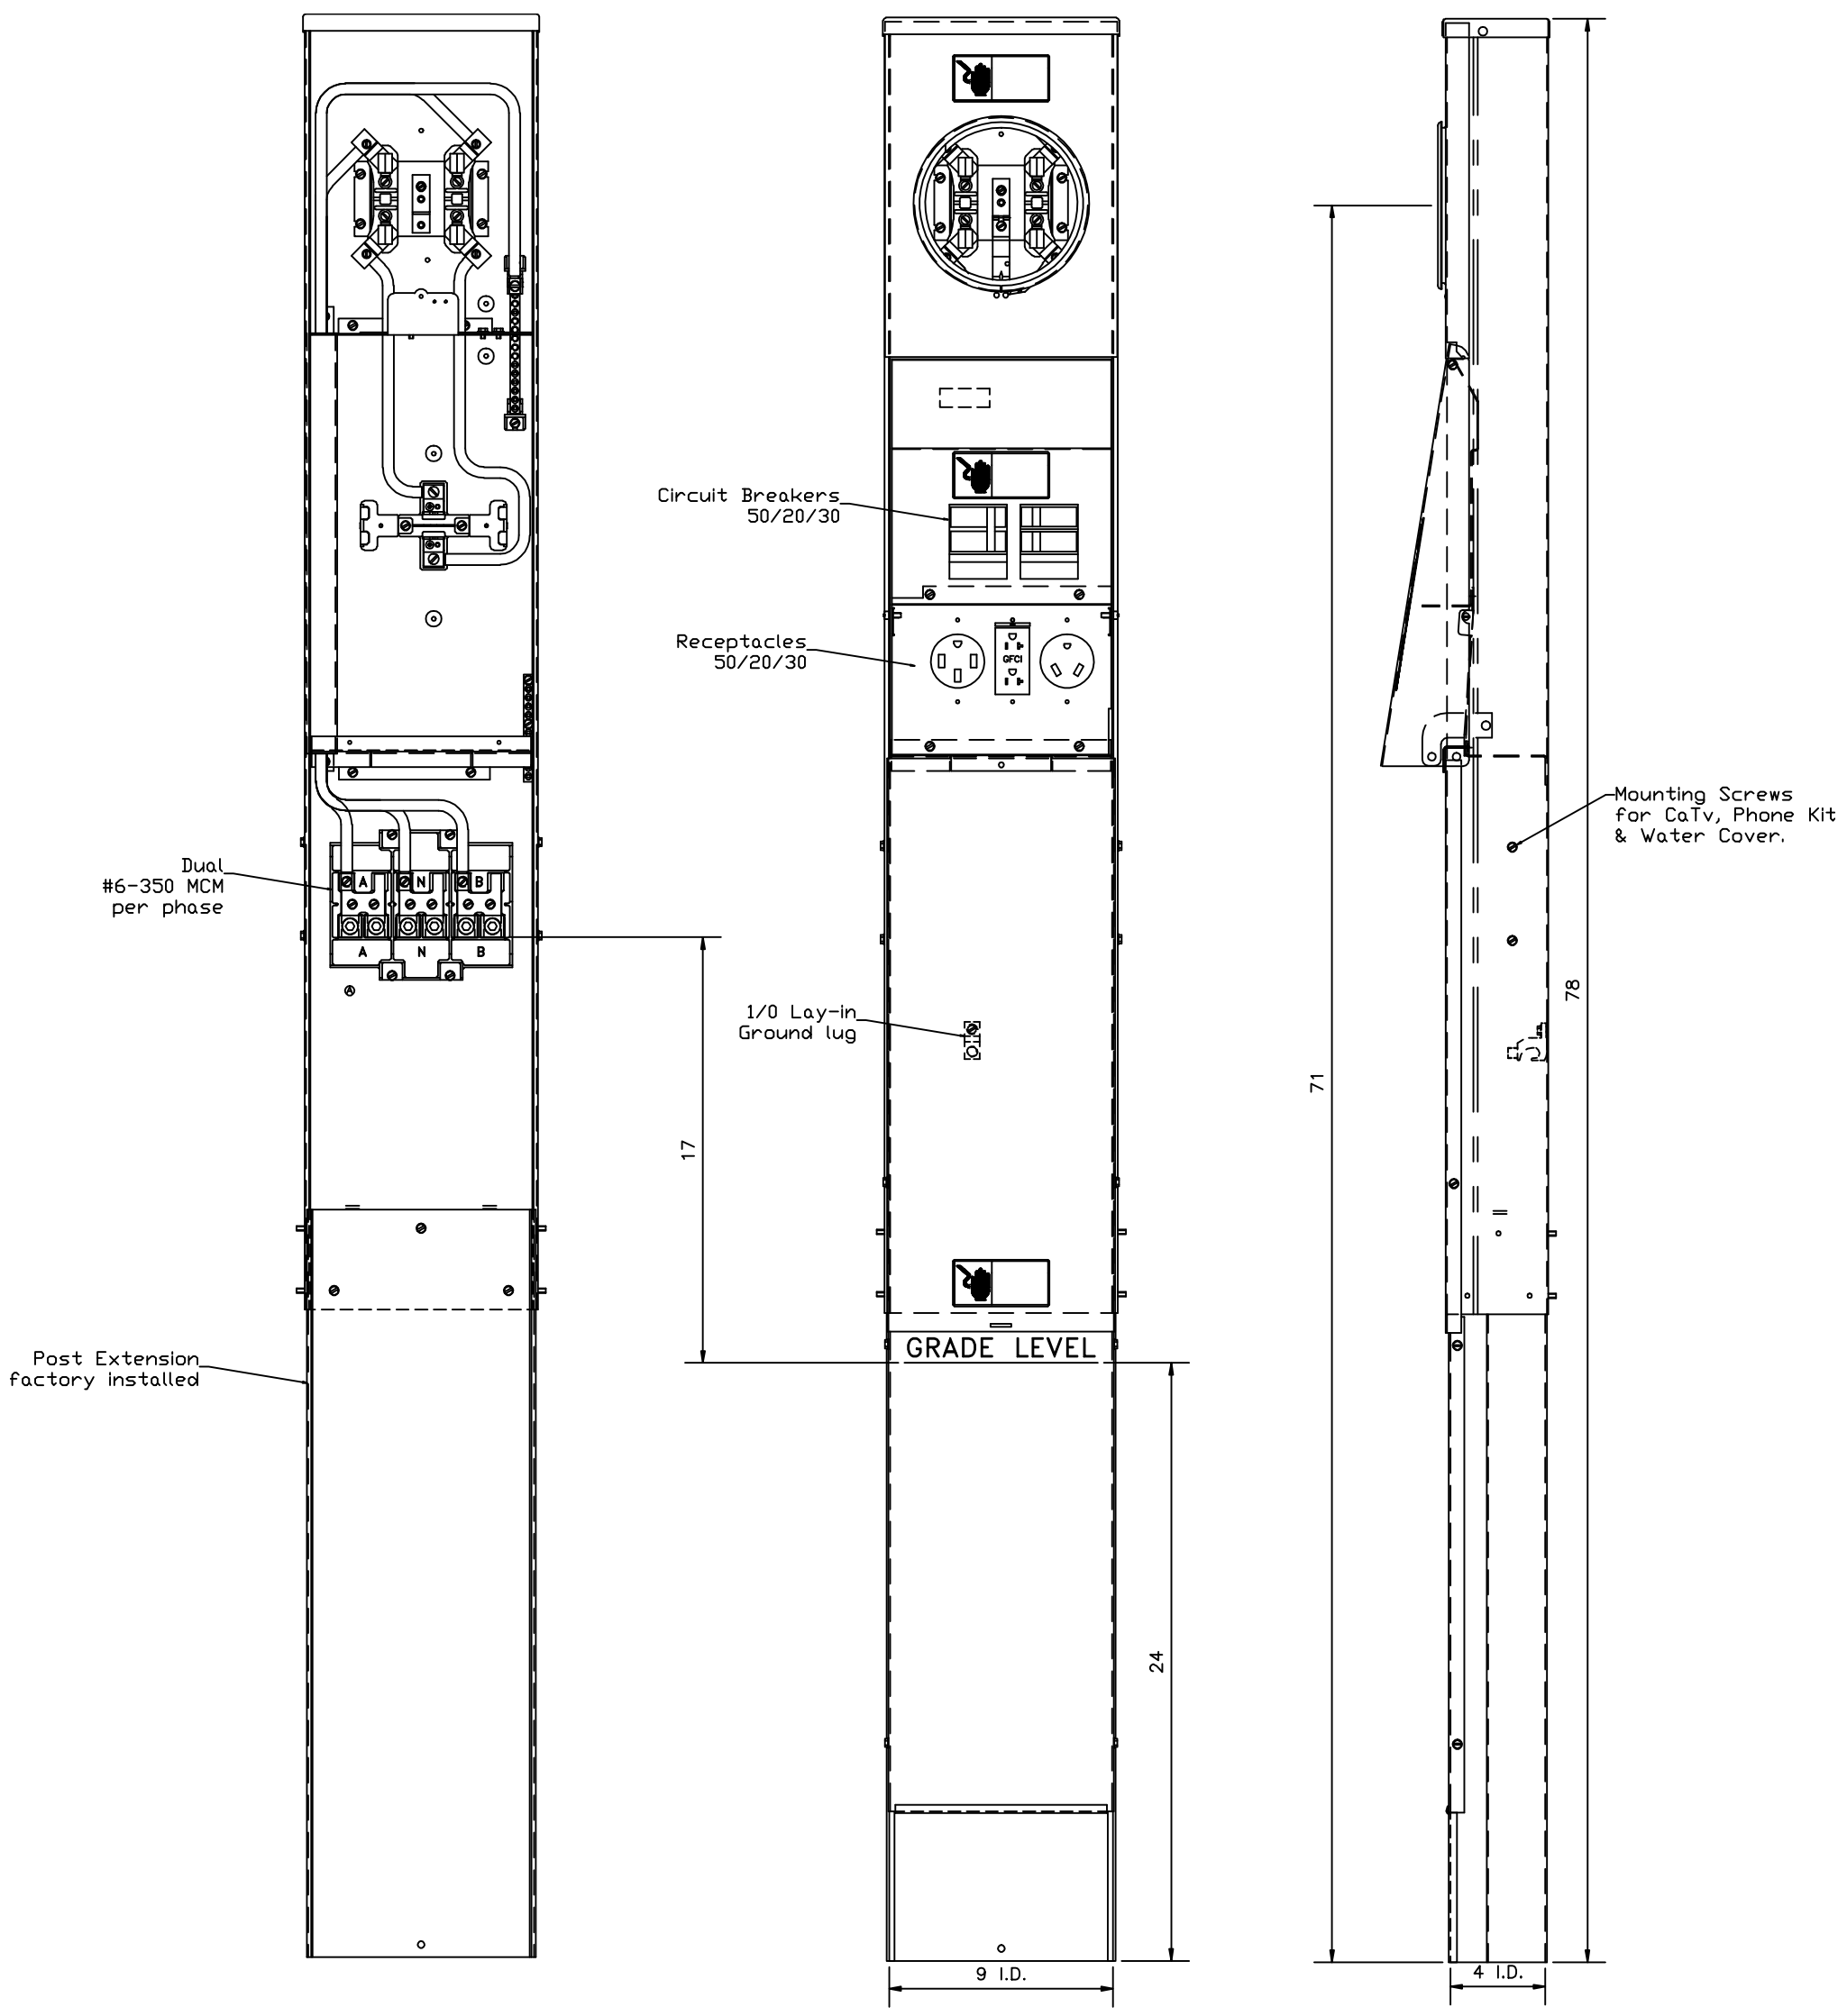

Two Styles to Meet Your Power Outlet Needs

- **Surface mount:** User mounts unit to a post
- **Pedestal mount:** User mounts with an underground pedestal extension or pad-mounting bracket. (Underground pedestal extension and pad-mounting bracket are sold separately. See accessories **Page 291** for part numbers and options)

Surface Units

- Metered units available with meter on top or on bottom
- Units are factory wired and assembled

Pedestal Units

- Units are factory wired and assembled

CHM1N7N4NPTZ