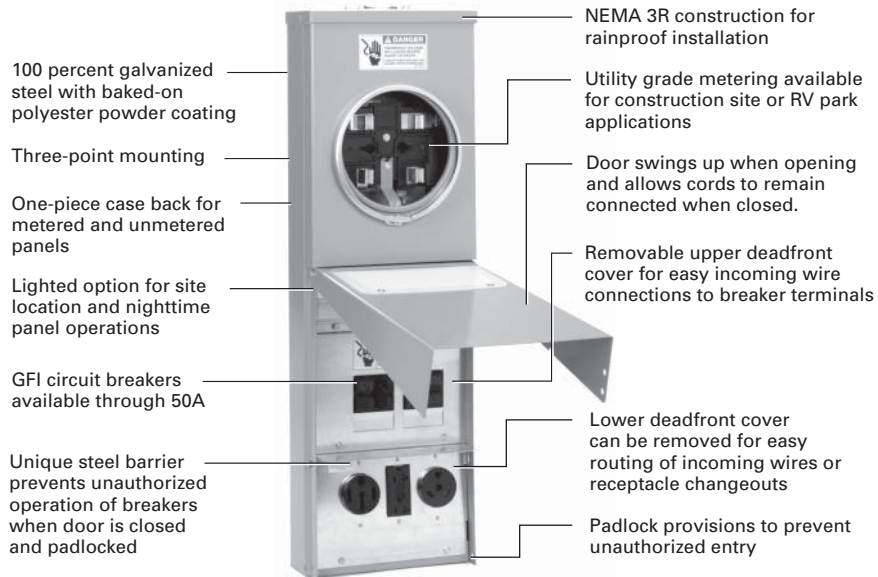

Two Styles to Meet Your Power Outlet Needs

- **Surface mount:** User mounts unit to a post
- **Pedestal mount:** User mounts with an underground pedestal extension or pad-mounting bracket. (Underground pedestal extension and pad-mounting bracket are sold separately. See accessories **Page 291** for part numbers and options)

Compact Design Available in Certain Configurations for Added Convenience

Standards and Certifications

- UL Standard 231
- UL File Number E163588

Receptacles conform to NEMA and/or ANSI configurations as specified by the NEC.

Standard Compliance

All power outlet panels for temporary construction site power and RV (recreational vehicle) application shall be UL listed for the U.S. per UL Standard 231, File E163588. Receptacles shall conform to NEMA and/or ANSI configurations as specified by the National Electrical Code (NEC).

Surface Units

- Metered units available with meter on top or on bottom
- Units are factory wired and assembled

Pedestal Units

- Units are factory wired and assembled

CHM1N7N4NPTZ