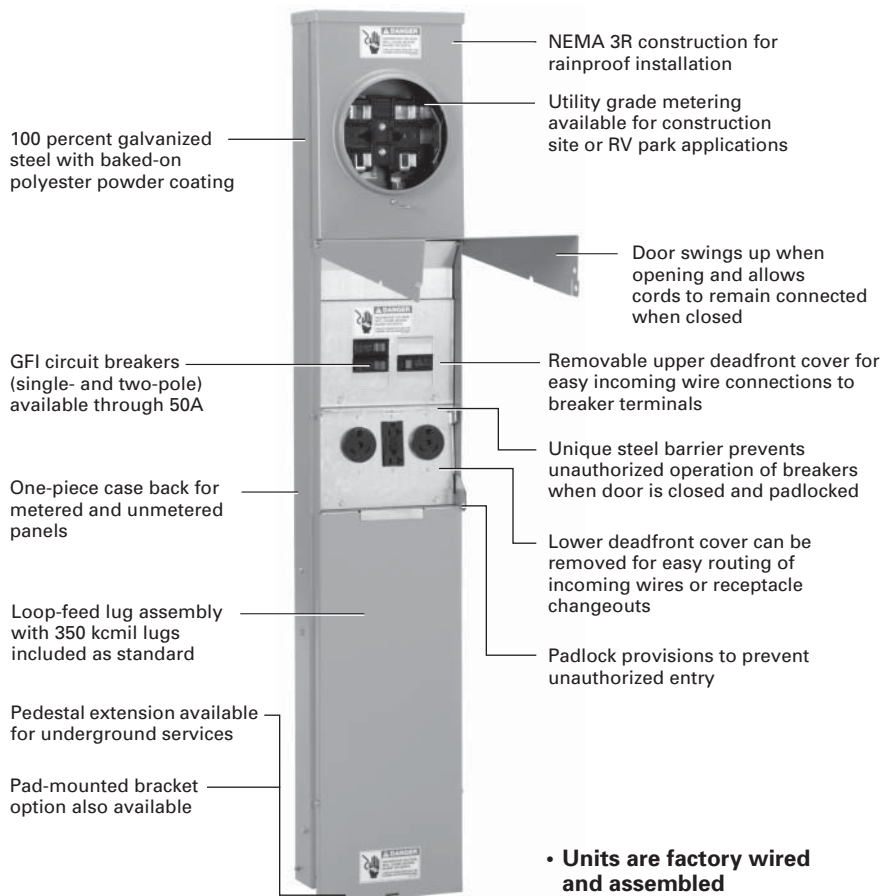

Two Styles to Meet Your Power Outlet Needs

- **Surface mount:** User mounts unit to a post
- **Pedestal mount:** User mounts with an underground pedestal extension or pad-mounting bracket. (Underground pedestal extension and pad-mounting bracket are sold separately. See accessories **Page 291** for part numbers and options)

Standard Compliance

All power outlet panels for temporary construction site power and RV (recreational vehicle) application shall be UL listed for the U.S. per UL Standard 231, File E163588. Receptacles shall conform to NEMA and/or ANSI configurations as specified by the National Electrical Code (NEC).

Surface Units

- Metered units available with meter on top or on bottom
- Units are factory wired and assembled

Pedestal Units

- Units are factory wired and assembled

CHM1N7N4NPTZ